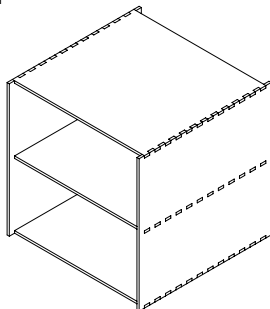

SAT-1.1

PREPARATION

Available in:

- 70Materia, Origine, Levigato fin.
- 70Materia, Progetto, Basalto nero, Levigato fin.
- 70Materia, Progetto, Basalto blu, Levigato fin.

60 x 60 x 20 cm

SAT-1.2

COOKING

Available in:

- 70Materia, Origine, Levigato fin.
- 70Materia, Progetto, Basalto nero, Levigato fin.
- 70Materia, Progetto, Basalto blu, Levigato fin.

Induction cooktop not included

60 x 60 x 20 cm

SAT-1.3

WASHING

Available in:

60 x 60 x 20 cm

SAT-2.1

BASE

With shelf

Available in:

- Brushed aluminium, 8 mm, clear coating
- Natural birch plywood, 15 mm, clear varnish

60 × 60 × 60 cm

SAT-2.2