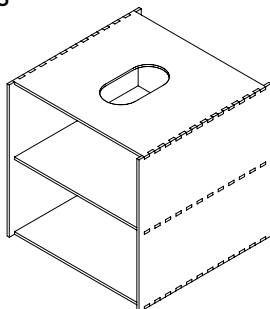

60 x 60 x 20 cm

SAT-2.1

BASE

With shelf

Available in:

- Brushed aluminium, 8 mm, clear coating
- Natural birch plywood, 15 mm, clear varnish

60 × 60 × 60 cm

SAT-2.2

BASE

Without shelf

Available in:

- Brushed aluminium, 8 mm, clear coating
- Natural birch plywood, 15 mm, clear varnish

60 × 60 × 60 cm

SAT-2.3

COOKING

With shelf

Available in:

- Brushed aluminium, 8 mm, clear coating
- Natural birch plywood, 15 mm, clear varnish

60 × 60 × 60 cm

SAT-2.4

COOKING

Without shelf

Available in:

- Brushed aluminium, 8 mm, clear coating
- Natural birch plywood, 15 mm, clear varnish

60 × 60 × 60 cm

SAT-2.5

WASHING

Available in:

- Brushed aluminium, 8 mm, clear coating
- Natural birch plywood, 15 mm, clear varnish

60 × 60 × 60 cm

SAT-3.1

MAGNET (POSITIVE)