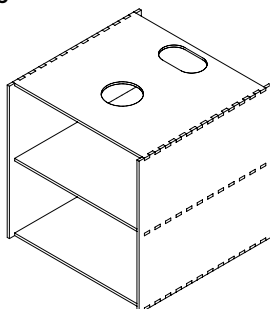

BASE

Without shelf

Available in:

- Brushed aluminium, 8 mm, clear coating
- Natural birch plywood, 15 mm, clear varnish

60 × 60 × 60 cm

SAT-2.3

COOKING

With shelf

Available in:

- Brushed aluminium, 8 mm, clear coating
- Natural birch plywood, 15 mm, clear varnish

60 × 60 × 60 cm

SAT-2.4

COOKING

Without shelf

Available in:

- Brushed aluminium, 8 mm, clear coating
- Natural birch plywood, 15 mm, clear varnish

60 × 60 × 60 cm

SAT-2.5

WASHING

Available in:

- Brushed aluminium, 8 mm, clear coating
- Natural birch plywood, 15 mm, clear varnish

60 × 60 × 60 cm

SAT-3.1

MAGNET (POSITIVE)