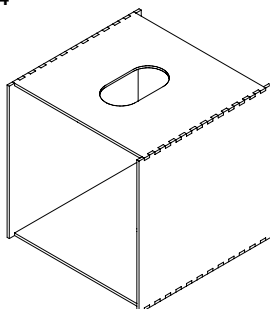

60 x 60 x 20 cm

SAT-2.1

BASE

With shelf

Available in:

- Brushed aluminium, 8 mm, clear coating
- Natural birch plywood, 15 mm, clear varnish

60 × 60 × 60 cm

SAT-2.2

BASE

Without shelf

Available in:

- Brushed aluminium, 8 mm, clear coating
- Natural birch plywood, 15 mm, clear varnish

60 × 60 × 60 cm

SAT-2.3

COOKING

With shelf

Available in:

- Brushed aluminium, 8 mm, clear coating
- Natural birch plywood, 15 mm, clear varnish

60 × 60 × 60 cm

SAT-2.4

COOKING

Without shelf

Available in:

- Brushed aluminium, 8 mm, clear coating
- Natural birch plywood, 15 mm, clear varnish

60 × 60 × 60 cm

SAT-2.5

WASHING

Available in:

- Brushed aluminium, 8 mm, clear coating
- Natural birch plywood, 15 mm, clear varnish

60 × 60 × 60 cm

SAT-3.1

MAGNET (POSITIVE)