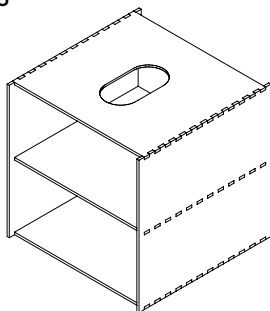

SAT-1.2

COOKING

Available in:

- 70Materia, Origine, Levigato fin.
- 70Materia, Progetto, Basalto nero, Levigato fin.
- 70Materia, Progetto, Basalto blu, Levigato fin.

Induction cooktop not included

60 × 60 × 20 cm

SAT-2.3

COOKING

With shelf

Available in:

- Brushed aluminium, 8 mm, clear coating
- Natural birch plywood, 15 mm, clear varnish

60 × 60 × 60 cm

SAT-2.4

COOKING

Without shelf

Available in:

- Brushed aluminium, 8 mm, clear coating
- Natural birch plywood, 15 mm, clear varnish

60 × 60 × 60 cm

---

SAT-3.1

MAGNET (POSITIVE)

---