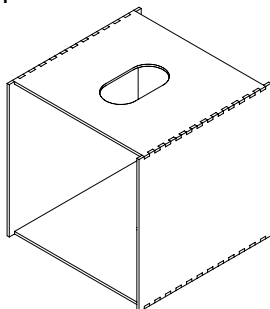

SAT-1.2

COOKING

Available in:

- 70Materia, Origine, Levigato fin.
- 70Materia, Progetto, Basalto nero, Levigato fin.
- 70Materia, Progetto, Basalto blu, Levigato fin.

Induction cooktop not included

60 × 60 × 20 cm

SAT-2.3

COOKING

With shelf

Available in:

- Brushed aluminium, 8 mm, clear coating
- Natural birch plywood, 15 mm, clear varnish

60 × 60 × 60 cm

SAT-2.4

COOKING

Without shelf

Available in:

- Brushed aluminium, 8 mm, clear coating
- Natural birch plywood, 15 mm, clear varnish

60 × 60 × 60 cm

---

SAT-3.1

MAGNET (POSITIVE)

---