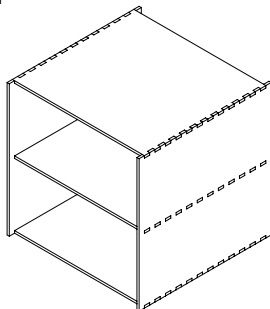

SAT-1.1

PREPARATION

Available in:

- 7OMateria, Origine, Levigato fin.
- 7OMateria, Progetto, Basalto nero, Levigato fin.
- 7OMateria, Progetto, Basalto blu, Levigato fin.

60 × 60 × 20 cm

SAT-2.1

BASE

With shelf

Available in:

- Brushed aluminium, 8 mm, clear coating
- Natural birch plywood, 15 mm, clear varnish

60 × 60 × 60 cm

SAT-2.2

BASE

Without shelf

Available in:

- Brushed aluminium, 8 mm, clear coating
- Natural birch plywood, 15 mm, clear varnish

60 × 60 × 60 cm

SAT-3.1

MAGNET (POSITIVE)

SAT-3.2

MAGNET (NEGATIVE)

SAT-3.3

PARTITION PANEL

For fixed module configurations
Available in black