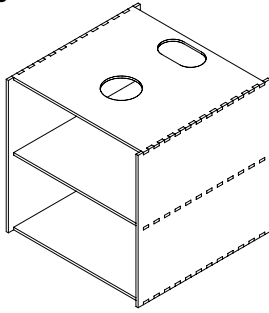

SAT-1.3

WASHING

Available in:

- 70Materia, Origine, Levigato fin.
- 70Materia, Progetto, Basalto nero, Levigato fin.
- 70Materia, Progetto, Basalto blu, Levigato fin.

Including:

- Mixer with pull-out shower (Quadro Design)
- Coated drain (70Materia)

60 x 60 x20 cm

SAT-2.5

WASH

Available in:

- Brushed aluminium, 8 mm, clear coating
- Natural birch plywood, 15 mm, clear varnish

60 × 60 × 60 cm

---

SAT-3.1