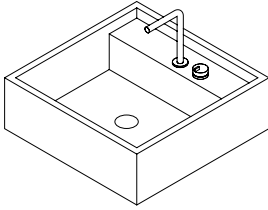

SAT-1.3

WASHING

Available in:

- 70Materia, Origine, Levigato fin.
- 70Materia, Progetto, Basalto nero, Levigato fin.
- 70Materia, Progetto, Basalto blu, Levigato fin.

Including:

- Mixer with pull-out shower (Quadro Design)
- Coated drain (70Materia)

60 x 60 x20 cm

SAT-2.5

WASH

Available in:

- Brushed aluminium, 8 mm, clear coating
- Natural birch plywood, 15 mm, clear varnish

60 × 60 × 60 cm

---

SAT-3.1